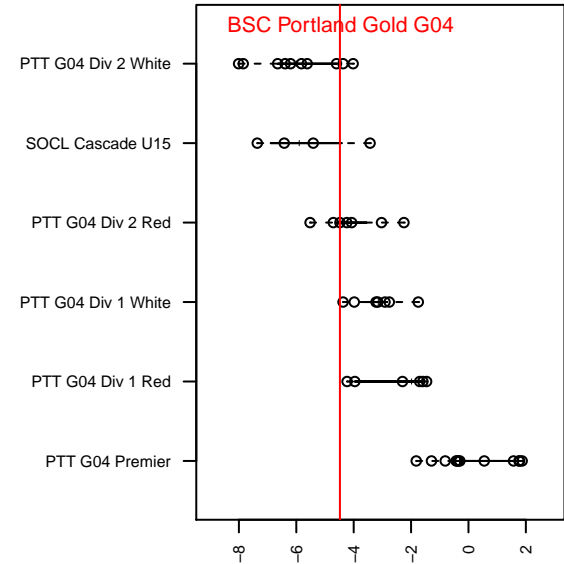

# BSC Portland Gold G04

Bridlemile SC  
 Portland, OR  
 G04 total strength=750  
 attack=1.26 defense=0.56  
 fall league = PTT G04 Div 2 Red  
 spr league = Spr OYS G04 Div 1 White

alt names used:  
 BSC 04G Gold  
 BSC 04G Gold

Venues played:  
 2016 PTT G04 Division 2 Red  
 2016 Spr OYS G04 Division 1 White

**BSC Portland Gold G04**  
 Dots are actual minus expected GF (blue circles) and GA (red triangles).  
 Blue line is smoothed change in attack strength. Red is smoothed change in defense strength.

**attack and defense variance (black dot)  
relative to other teams  
and top 10 in region**

**attack and defense rating  
relative to others at age  
and all opponents in last 13 months**

**Performance relative to 13 month average**